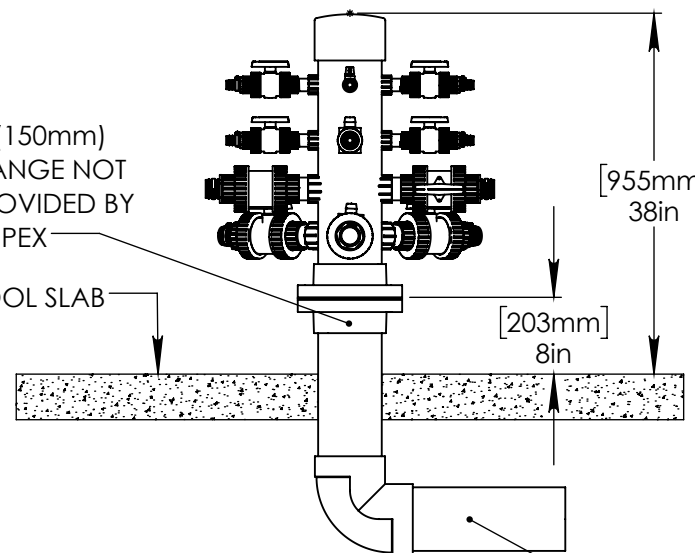

E

E

F

F

Notes: Overall dimensions of toys are approximate.

© EMPEX WATERTOYS

WATER SUPPLY
2130 gpm @ 25 psi
135 L/S @ 17.5m

AQUADEK

6" (150mm) PVC SCH 40
WATERFEED

- 2" (150mm) VALVE (5):
- (3) 180° FIBERGLASS SLIDE
- (2) AQUAFALLS

- 1" (100mm) VALVE (6):
- (1) AQUATWEET
- (2) AQUAPALM
- (1) AQUAMILL
- (1) AQUAFLOR
- (1) AQUATWEET

- 0.5" (50mm) VALVE (3):
- (2) AQUADUNK
- (1) FINGERSHOOTER

MANIFOLD B

HEADER PROVIDED BY EMPEX

6" (150mm)
FLANGE NOT
PROVIDED BY
EMPEX

POOL SLAB

6" (150mm) PVC SCH 40
WATERFEED

- 2" (150mm) VALVE (5):
- (3) AQUAFOLO
- (2) AQUADUNKER

- 1" (100mm) VALVE (6):
- (1) AQUABOA
- (2) AQUAFLOR
- (2) AQUASHOWER
- (1) AQUAPALM

- 0.5" (50mm) VALVE (1):
- (1) FINGERSHOOTER

Notes: Overall dimensions of toys are approximate.

© EMPEX WATERTOYS

WATER SUPPLY
 2130 gpm @ 25 psi
 135 L/S @ 17.5m

AQUADEK

C610-TROPICA-3S

3/7/2017

SCALE:
1:20