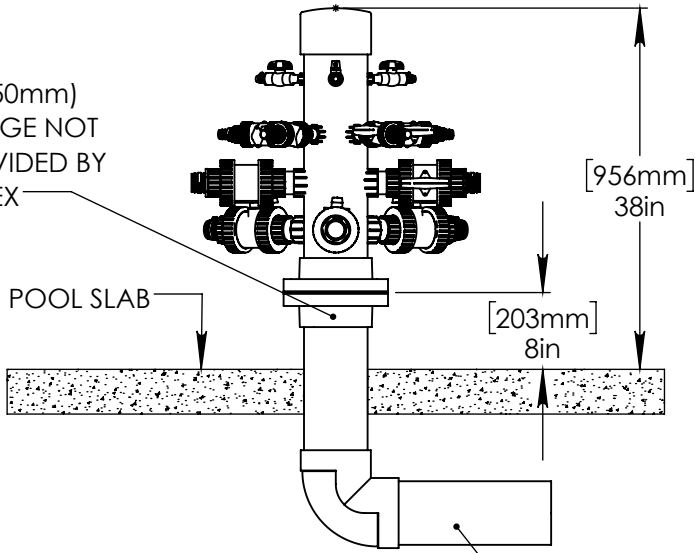

E

E

F

F

Notes: Overall dimensions of toys are approximate.

© EMPEX WATERTOYS

WATER SUPPLY
2130 gpm @ 25 psi
135 L/S @ 17.5m

AQUADEK

C610-TROPICA-3S

3/7/2017

SCALE:
1:140

Sheet
1 of 4

MANIFOLD A

HEADER PROVIDED BY EMPEX

6" (150mm)
FLANGE NOT
PROVIDED BY
EMPEX

POOL SLAB

6" (150mm) PVC SCH 40
WATERFEED

- 2" (150mm) VALVE (5):
- (3) 180° FIBERGLASS SLIDE
- (2) AQUAFALLS

- 1" (100mm) VALVE (6):
- (1) AQUATWEET
- (2) AQUAPALM
- (1) AQUAMILL
- (1) AQUAFLOR
- (1) AQUATWEET

- 0.5" (50mm) VALVE (3):
- (2) AQUADUNK
- (1) FINGERSHOOTER

MANIFOLD B

HEADER PROVIDED BY EMPEX

6" (150mm)
FLANGE NOT
PROVIDED BY
EMPEX

POOL SLAB

6" (150mm) PVC SCH 40
WATERFEED

- 2" (150mm) VALVE (5):
- (3) AQUAFOLO
- (2) AQUADUNKER

- 1" (100mm) VALVE (6):
- (1) AQUABOA
- (2) AQUAFLOR
- (2) AQUASHOWER
- (1) AQUAPALM