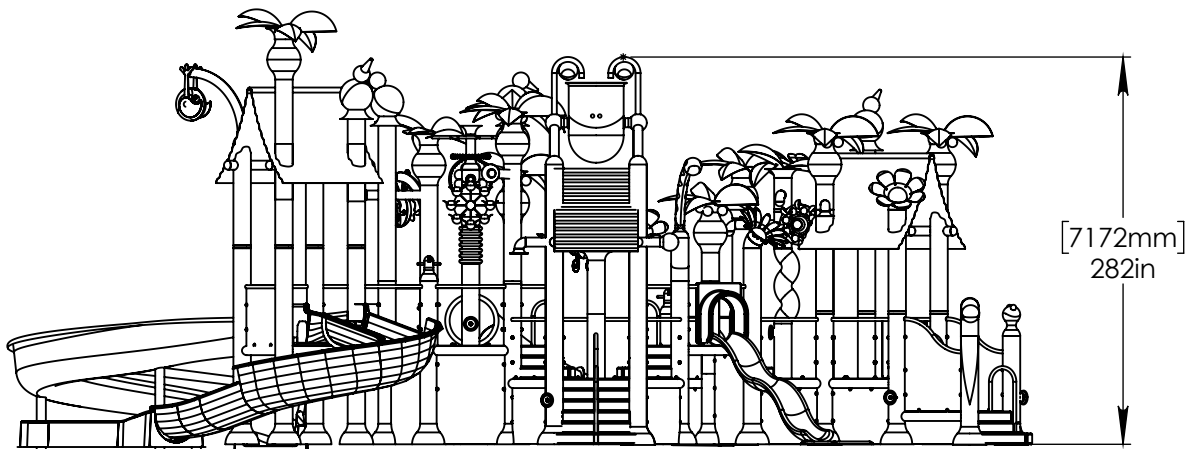

NOTES:

(1) PURGE ALL WATER SUPPLY LINES TO REMOVE SOLIDS PRIOR TO TOY INSTALLATION.

(2) PROVIDE ELECTRICAL BOND WITH POOL REBAR.

(3) INSTALL ALL WATER TOYS PLUMB AND LEVEL.

(4) PROVIDE STRAINER UPSTREAM OF TOY WITH MAX 1#32" (0.8mm) PERFORATIONS.

E

E

F

F

Notes: Overall dimensions of toys are approximate.

© EMPEX WATERTOYS

WATER SUPPLY
2130 gpm @ 25 psi
135 L/S @ 17.5m

AQUADEK