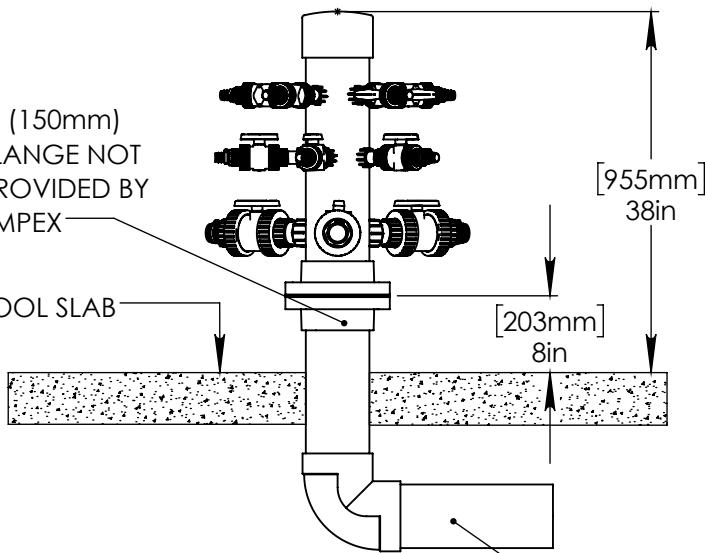

- 0.5" (50mm) VALVE (1):
- (1) FINGERSHOOTER

Notes: Overall dimensions of toys are approximate.

© EMPEX WATERTOYS

WATER SUPPLY
 2130 gpm @ 25 psi
 135 L/S @ 17.5m

AQUADEK

C610-TROPICA-3S

3/7/2017

SCALE:
1:20

Sheet
2 of 4

MANIFOLD C

HEADER PROVIDED BY EMPEX

2" (150mm) VALVE (3):
(3) AQUAFOLO

1" (100mm) VALVE (10):
(1) AQUAFROG
(1) AQUAGATOR
(1) AQUAFLO
(1) AQUASHOWER
(1) AQUABEND
(1) AQUATWEET
(1) AQUANOODLE
(1) AQUACHIM
(1) AQUAHOOT
(1) AQUACURTAIN

6" (150mm)
FLANGE NOT
PROVIDED BY
EMPEX

POOL SLAB

6" (150mm) PVC SCH 40
WATERFEED

MANIFOLD D

HEADER PROVIDED BY EMPEX

2" (150mm) VALVE (3):
(3) 90° FIBERGLASS TUBE SLIDE
(3) 360° FIBREGLASS SLIDE

1" (100mm) VALVE (4):
(1) AQUATWEET
(2) AQUACURTAIN

0.5" (50mm) VALVE (1):
(1) AQUADUNK

6" (150mm)
FLANGE NOT
PROVIDED BY
EMPEX

POOL SLAB

6" (150mm) PVC SCH 40
WATERFEED

Notes: Overall dimensions of toys are approximate.

© EMPEX WATERTOYS

WATER SUPPLY
2130 gpm @ 25 psi
135 L/S @ 17.5m