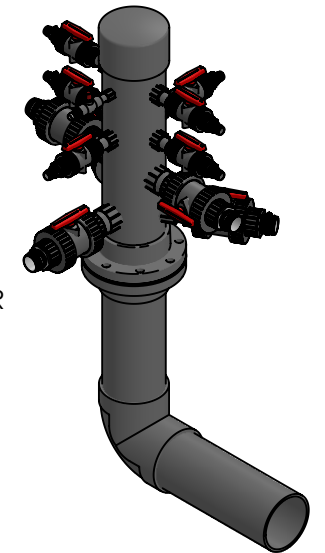

6" (150mm) PVC SCH 40
WATERFEED

- 2" (150mm) VALVE (5):
- (3) 180° FIBERGLASS SLIDE
- (2) AQUAFALLS

- 1" (100mm) VALVE (6):
- (1) AQUATWEET
- (2) AQUAPALM
- (1) AQUAMILL
- (1) AQUAFLOR
- (1) AQUATWEET

- 0.5" (50mm) VALVE (3):
- (2) AQUADUNK
- (1) FINGERSHOOTER

MANIFOLD B

HEADER PROVIDED BY EMPEX

6" (150mm)
FLANGE NOT
PROVIDED BY
EMPEX

POOL SLAB

6" (150mm) PVC SCH 40
WATERFEED

- 2" (150mm) VALVE (5):
- (3) AQUAFOLO
- (2) AQUADUNKER

- 1" (100mm) VALVE (6):
- (1) AQUABOA
- (2) AQUAFLOR
- (2) AQUASHOWER
- (1) AQUAPALM

- 0.5" (50mm) VALVE (1):
- (1) FINGERSHOOTER

Notes: Overall dimensions of toys are approximate.

© EMPEX WATERTOYS

WATER SUPPLY
 2130 gpm @ 25 psi
 135 L/S @ 17.5m

AQUADEK

C610-TROPICA-3S

3/7/2017

SCALE:
1:20

6" (150mm)
FLANGE NOT
PROVIDED BY
EMPEX

POOL SLAB

6" (150mm) PVC SCH 40
WATERFEED

MANIFOLD D

HEADER PROVIDED BY EMPEX

2" (150mm) VALVE (3):
(3) 90° FIBERGLASS TUBE SLIDE
(3) 360° FIBREGLASS SLIDE

1" (100mm) VALVE (4):
(1) AQUATWEET
(2) AQUACURTAIN