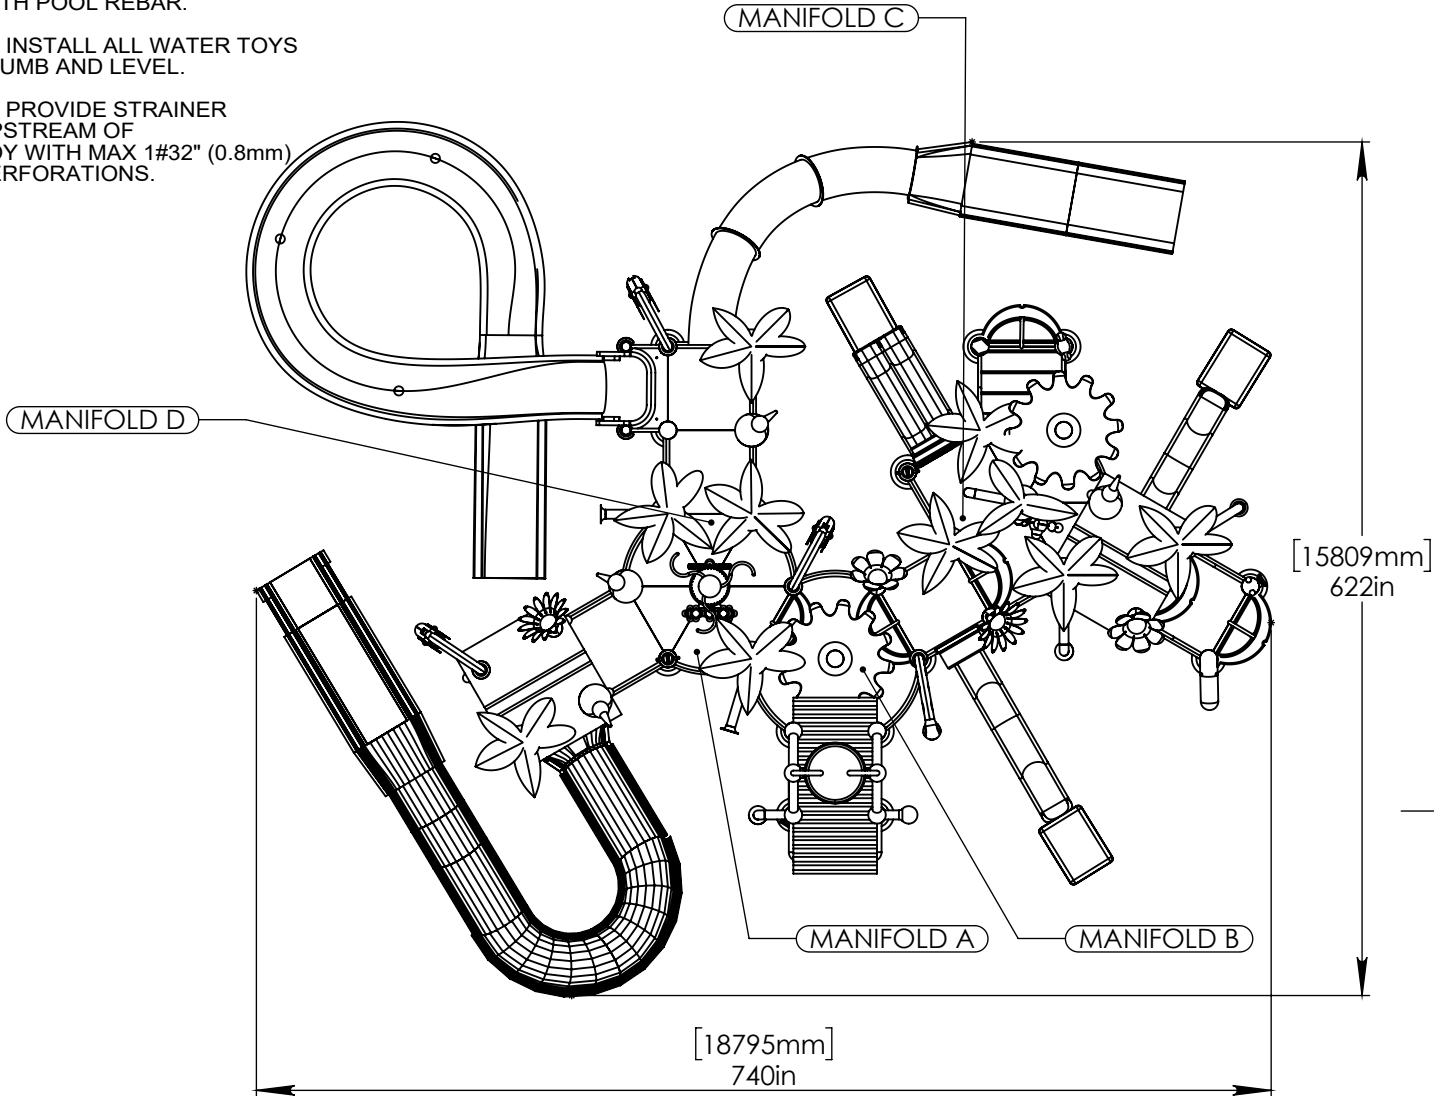

NOTES:

(1) PURGE ALL WATER SUPPLY LINES TO REMOVE SOLIDS PRIOR TO TOY INSTALLATION.

(2) PROVIDE ELECTRICAL BOND WITH POOL REBAR.

(3) INSTALL ALL WATER TOYS PLUMB AND LEVEL.

(4) PROVIDE STRAINER UPSTREAM OF TOY WITH MAX 1#32" (0.8mm) PERFORATIONS.

E

E

F

F

Notes: Overall dimensions of toys are approximate.

© EMPEX WATERTOYS

WATER SUPPLY
2130 gpm @ 25 psi
135 L/S @ 17.5m

AQUADEK

MANIFOLD B

HEADER PROVIDED BY EMPEX

6" (150mm)
FLANGE NOT
PROVIDED BY
EMPEX

POOL SLAB

6" (150mm) PVC SCH 40
WATERFEED

- 2" (150mm) VALVE (5):
- (3) AQUAFOLO
- (2) AQUADUNKER

- 1" (100mm) VALVE (6):
- (1) AQUABOA
- (2) AQUAFLOR
- (2) AQUASHOWER
- (1) AQUAPALM

- 0.5" (50mm) VALVE (1):
- (1) FINGERSHOOTER

Notes: Overall dimensions of toys are approximate.

© EMPEX WATERTOYS

WATER SUPPLY
 2130 gpm @ 25 psi
 135 L/S @ 17.5m

AQUADEK

C610-TROPICA-3S

3/7/2017

SCALE:
1:20