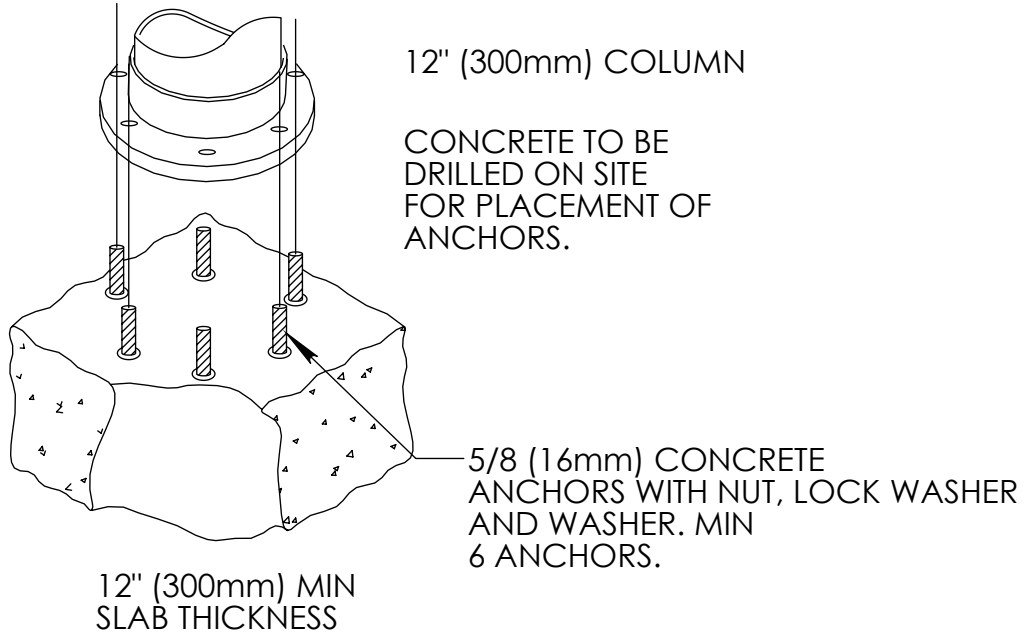

6" (150mm)
FLANGE NOT
PROVIDED BY
EMPEX

POOL SLAB

6" (150mm) PVC SCH 40
WATERFEED

MANIFOLD D

HEADER PROVIDED BY EMPEX

2" (150mm) VALVE (3):
(3) 90° FIBERGLASS TUBE SLIDE
(3) 360° FIBREGLASS SLIDE

1" (100mm) VALVE (4):
(1) AQUATWEET
(2) AQUACURTAIN

0.5" (50mm) VALVE (1):
(1) AQUADUNK

6" (150mm)
FLANGE NOT
PROVIDED BY
EMPEX

POOL SLAB

6" (150mm) PVC SCH 40
WATERFEED

Notes: Overall dimensions of toys are approximate.

© EMPEX WATERTOYS

WATER SUPPLY
2130 gpm @ 25 psi
135 L/S @ 17.5m

AQUADEK

C610-TROPICA-3S

3/7/2017

SCALE:
1:20

Sheet
3 of 4

Notes: Overall dimensions of toys are approximate.

© EMPEX WATERTOYS

WATER SUPPLY
2130 gpm @ 25 psi
135 L/S @ 17.5m