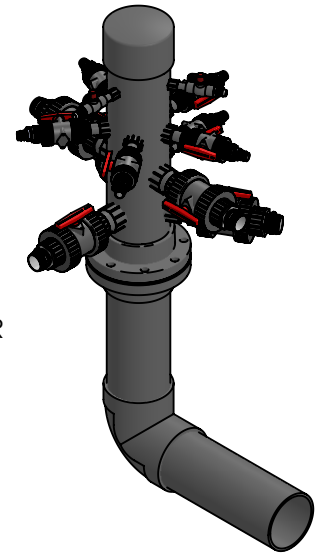

E

E

F

F

Notes: Overall dimensions of toys are approximate.

© EMPEX WATERTOYS

WATER SUPPLY
2130 gpm @ 25 psi
135 L/S @ 17.5m

AQUADEK

C610-TROPICA-3S

3/7/2017

SCALE:
1:140

Sheet
1 of 4

MANIFOLD A

HEADER PROVIDED BY EMPEX

6" (150mm)
FLANGE NOT
PROVIDED BY
EMPEX

POOL SLAB

6" (150mm) PVC SCH 40
WATERFEED

- 2" (150mm) VALVE (5):
- (3) 180° FIBERGLASS SLIDE
- (2) AQUAFALLS

- 1" (100mm) VALVE (6):
- (1) AQUATWEET
- (2) AQUAPALM
- (1) AQUAMILL
- (1) AQUAFLOR
- (1) AQUATWEET

- 0.5" (50mm) VALVE (3):
- (2) AQUADUNK
- (1) FINGERSHOOTER

MANIFOLD B

HEADER PROVIDED BY EMPEX

6" (150mm)
FLANGE NOT
PROVIDED BY
EMPEX

POOL SLAB

6" (150mm) PVC SCH 40
WATERFEED

- 2" (150mm) VALVE (5):
- (3) AQUAFOLO
- (2) AQUADUNKER

- 1" (100mm) VALVE (6):
- (1) AQUABOA
- (2) AQUAFLOR
- (2) AQUASHOWER
- (1) AQUAPALM