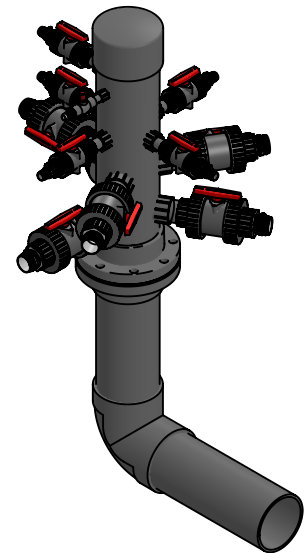

MANIFOLD B

HEADER PROVIDED BY EMPEX

6" (150mm)
FLANGE NOT
PROVIDED BY
EMPEX

POOL SLAB

6" (150mm) PVC SCH 40
WATERFEED

- 2" (150mm) VALVE (5):
- (3) AQUAFOLO
- (2) AQUADUNKER

- 1" (100mm) VALVE (6):
- (1) AQUABOA
- (2) AQUAFLOR
- (2) AQUASHOWER
- (1) AQUAPALM

Sheet
2 of 4

MANIFOLD C

HEADER PROVIDED BY EMPEX

2" (150mm) VALVE (3):
(3) AQUAFOLO

1" (100mm) VALVE (10):
(1) AQUAFROG
(1) AQUAGATOR
(1) AQUAFLO
(1) AQUASHOWER
(1) AQUABEND
(1) AQUATWEET
(1) AQUANOODLE
(1) AQUACHIM
(1) AQUAHOOT
(1) AQUACURTAIN

6" (150mm)
FLANGE NOT
PROVIDED BY
EMPEX

POOL SLAB

6" (150mm) PVC SCH 40
WATERFEED

MANIFOLD D

HEADER PROVIDED BY EMPEX

2" (150mm) VALVE (3):
(3) 90° FIBERGLASS TUBE SLIDE
(3) 360° FIBREGLASS SLIDE

1" (100mm) VALVE (4):
(1) AQUATWEET
(2) AQUACURTAIN

0.5" (50mm) VALVE (1):
(1) AQUADUNK

6" (150mm)
FLANGE NOT
PROVIDED BY
EMPEX

POOL SLAB

6" (150mm) PVC SCH 40
WATERFEED

Notes: Overall dimensions of toys are approximate.

© EMPEX WATERTOYS

WATER SUPPLY
2130 gpm @ 25 psi
135 L/S @ 17.5m