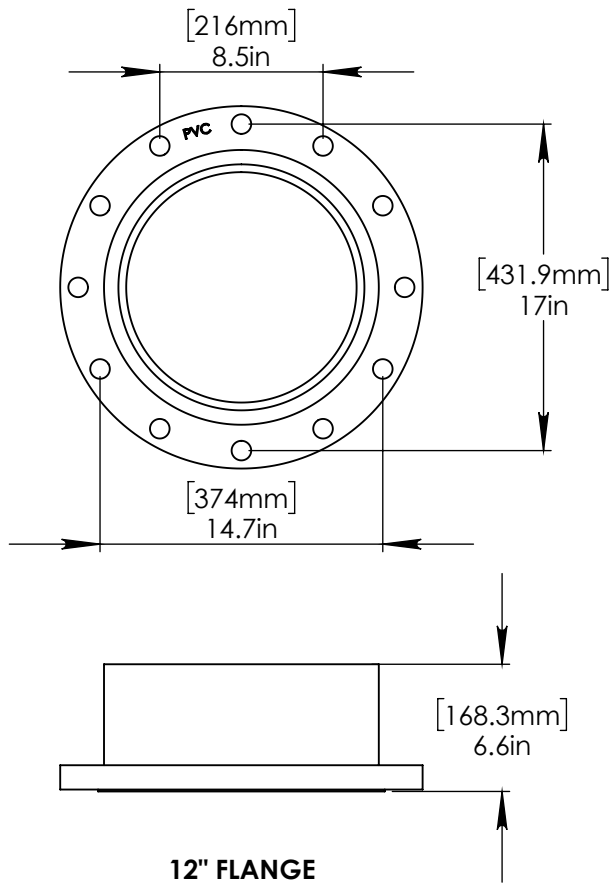

MANIFOLD B

HEADER PROVIDED BY EMPEX

6" (150mm)
FLANGE NOT
PROVIDED BY
EMPEX

POOL SLAB

6" (150mm) PVC SCH 40
WATERFEED

- 2" (150mm) VALVE (5):
- (3) AQUAFOLO
- (2) AQUADUNKER

- 1" (100mm) VALVE (6):
- (1) AQUABOA
- (2) AQUAFLOR
- (2) AQUASHOWER
- (1) AQUAPALM

6" (150mm)
FLANGE NOT
PROVIDED BY
EMPEX

POOL SLAB

6" (150mm) PVC SCH 40
WATERFEED

MANIFOLD D

HEADER PROVIDED BY EMPEX

2" (150mm) VALVE (3):
(3) 90° FIBERGLASS TUBE SLIDE
(3) 360° FIBREGLASS SLIDE

1" (100mm) VALVE (4):
(1) AQUATWEET
(2) AQUACURTAIN

0.5" (50mm) VALVE (1):
(1) AQUADUNK

6" (150mm)
FLANGE NOT
PROVIDED BY
EMPEX

POOL SLAB

6" (150mm) PVC SCH 40
WATERFEED

Notes: Overall dimensions of toys are approximate.

© EMPEX WATERTOYS

WATER SUPPLY
2130 gpm @ 25 psi
135 L/S @ 17.5m

AQUADEK

C610-TROPICA-3S

3/7/2017

SCALE:
1:20

Sheet
3 of 4

Notes: Overall dimensions of toys are approximate.

© EMPEX WATERTOYS

WATER SUPPLY
2130 gpm @ 25 psi
135 L/S @ 17.5m