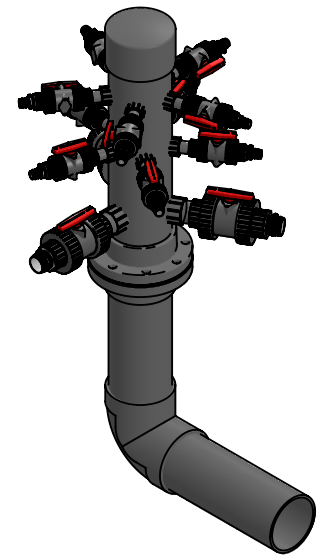

MANIFOLD B

HEADER PROVIDED BY EMPEX

6" (150mm)
FLANGE NOT
PROVIDED BY
EMPEX

POOL SLAB

6" (150mm) PVC SCH 40
WATERFEED

- 2" (150mm) VALVE (5):
- (3) AQUAFOLO
- (2) AQUADUNKER

- 1" (100mm) VALVE (6):
- (1) AQUABOA
- (2) AQUAFLOR
- (2) AQUASHOWER
- (1) AQUAPALM

- 0.5" (50mm) VALVE (1):
- (1) FINGERSHOOTER

Notes: Overall dimensions of toys are approximate.

© EMPEX WATERTOYS

WATER SUPPLY
 2130 gpm @ 25 psi
 135 L/S @ 17.5m

AQUADEK

C610-TROPICA-3S

3/7/2017

SCALE:
1:20

Sheet
2 of 4

MANIFOLD C

HEADER PROVIDED BY EMPEX

2" (150mm) VALVE (3):
(3) AQUAFOLO

1" (100mm) VALVE (10):
(1) AQUAFROG
(1) AQUAGATOR
(1) AQUAFLO
(1) AQUASHOWER
(1) AQUABEND
(1) AQUATWEET
(1) AQUANOODLE
(1) AQUACHIM
(1) AQUAHOOT
(1) AQUACURTAIN

6" (150mm)
FLANGE NOT
PROVIDED BY
EMPEX

POOL SLAB

6" (150mm) PVC SCH 40
WATERFEED

MANIFOLD D

HEADER PROVIDED BY EMPEX

2" (150mm) VALVE (3):
(3) 90° FIBERGLASS TUBE SLIDE
(3) 360° FIBREGLASS SLIDE

1" (100mm) VALVE (4):
(1) AQUATWEET
(2) AQUACURTAIN