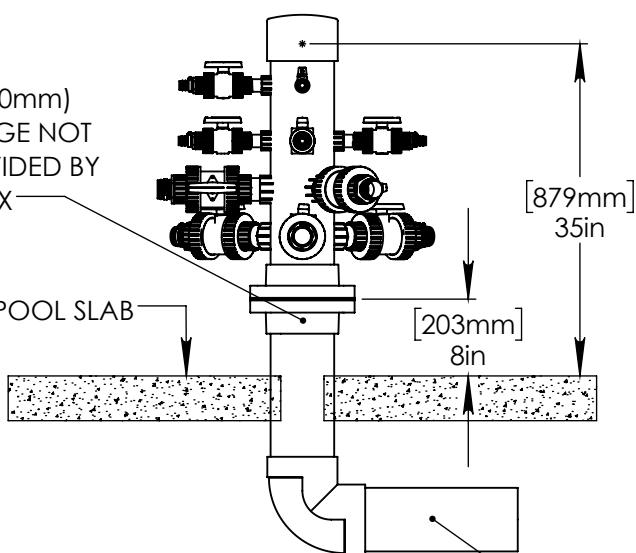

- 0.5" (50mm) VALVE (1):
- (1) FINGERSHOOTER

Notes: Overall dimensions of toys are approximate.

© EMPEX WATERTOYS

WATER SUPPLY
 2130 gpm @ 25 psi
 135 L/S @ 17.5m

AQUADEK

C610-TROPICA-3S

3/7/2017

SCALE:
1:20

Sheet
2 of 4

MANIFOLD C

HEADER PROVIDED BY EMPEX

2" (150mm) VALVE (3):
(3) AQUAFOLO

1" (100mm) VALVE (10):
(1) AQUAFROG
(1) AQUAGATOR
(1) AQUAFLO
(1) AQUASHOWER
(1) AQUABEND
(1) AQUATWEET
(1) AQUANOODLE
(1) AQUACHIM
(1) AQUAHOOT
(1) AQUACURTAIN

6" (150mm)
FLANGE NOT
PROVIDED BY
EMPEX

POOL SLAB

6" (150mm) PVC SCH 40
WATERFEED

MANIFOLD D

HEADER PROVIDED BY EMPEX

2" (150mm) VALVE (3):
(3) 90° FIBERGLASS TUBE SLIDE
(3) 360° FIBREGLASS SLIDE

1" (100mm) VALVE (4):
(1) AQUATWEET
(2) AQUACURTAIN

0.5" (50mm) VALVE (1):
(1) AQUADUNK

6" (150mm)
FLANGE NOT
PROVIDED BY
EMPEX

POOL SLAB

6" (150mm) PVC SCH 40
WATERFEED

Notes: Overall dimensions of toys are approximate.

© EMPEX WATERTOYS

WATER SUPPLY
2130 gpm @ 25 psi
135 L/S @ 17.5m