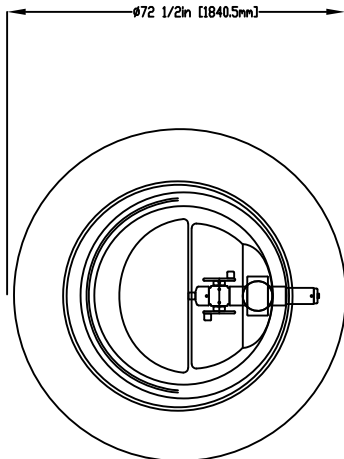

Notes: Overall dimensions of toys are approximate.
 Approximate Weight: 68lbs/30.9kgs per unit

© EMPEX WATERTOYS

WATER SUPPLY PER UNIT

2 gpm @ 25 psi
 .13L/S @17.5m

FLOATING WATERSHOOTER

T393

17/04/2024

SCALE: